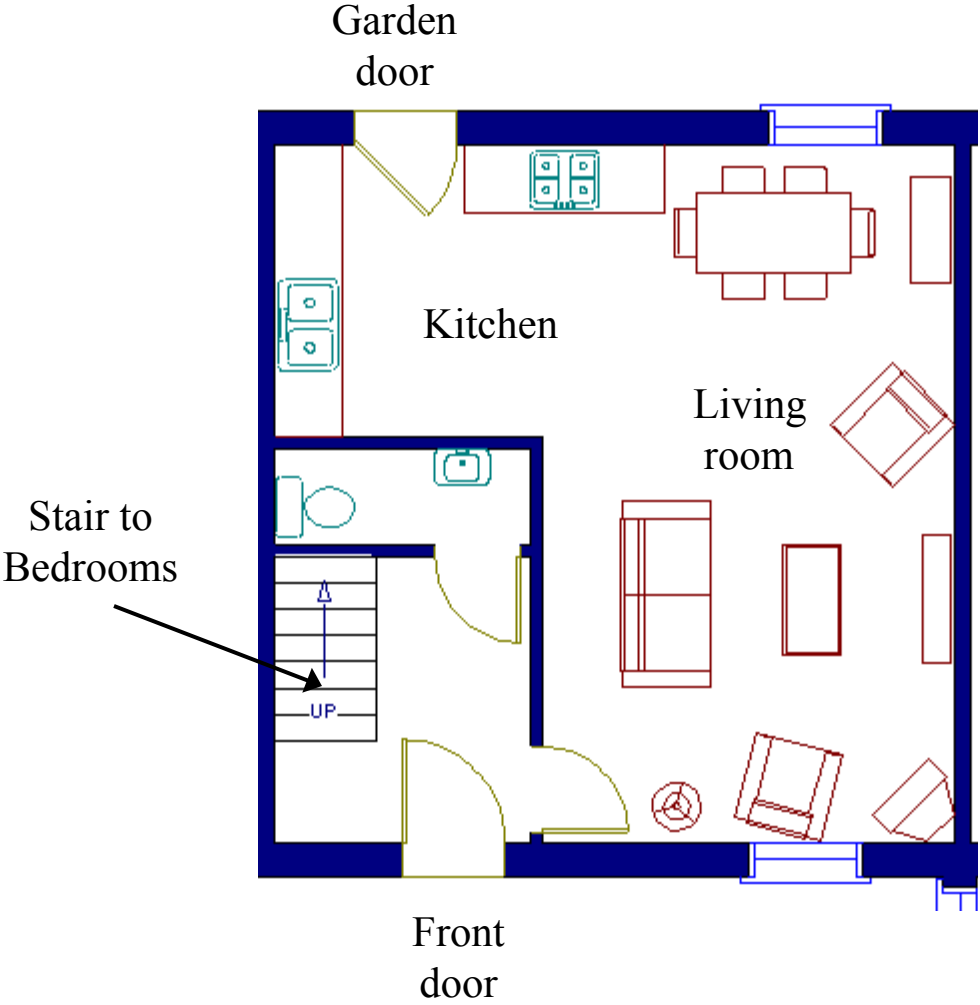

LIVING AREA
982 sq ft

No.4 Coach House - 3 bedrooms, 2 bathrooms

Ground floor layout

No.4 Coach House - 3 bedrooms, 2 bathrooms

First floor layout

No.5 Caerketton - 2 bedrooms, 1 bathroom

Ground floor layout

No.5 Caerketton - 2 bedrooms, 1 bathroom

First floor layout

No.6 Byerside - 2 bedrooms, 1 bathroom

Ground floor layout

No.6 Byerside - 2 bedrooms, 1 bathroom

First floor layout

No.7 Stotfold - 1 bedroom, 1 bathroom

Ground floor layout

No.7 Stotfold - 1 bedroom, 1 bathroom

First floor layout

No.8 Todhole - 2 bedrooms, 2 bathrooms

Ground floor layout

No.8 Todhole - 2 bedrooms, 2 bathrooms

First floor layout

No.9 Shearie-Knowe - 2 bedrooms, 2 bathrooms

Ground floor layout

No.9 Shearie-Knowe - 2 bedrooms, 2 bathrooms

First floor layout