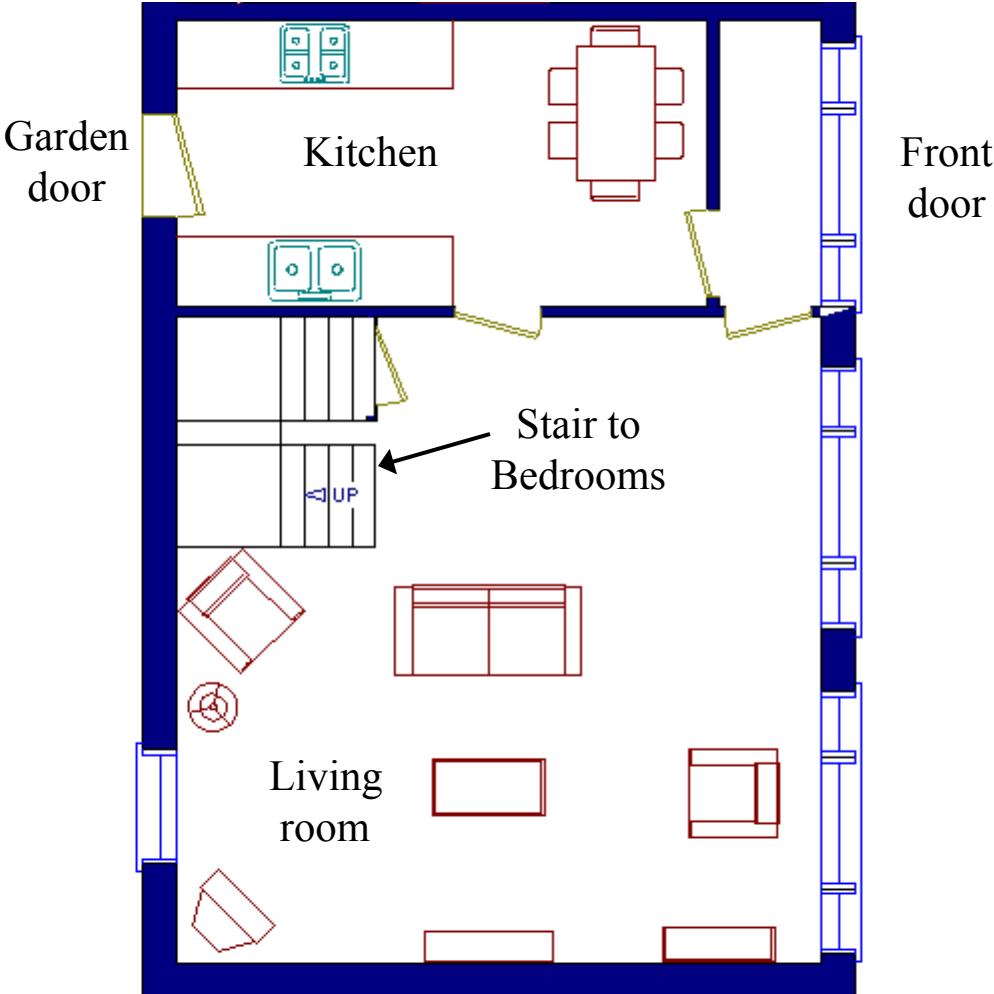

LIVING AREA
982 sq ft

No.4 Coach House - 3 bedrooms, 2 bathrooms

Ground floor layout

No.4 Coach House - 3 bedrooms, 2 bathrooms

First floor layout

No.5 Caerketton - 2 bedrooms, 1 bathroom

Ground floor layout

No.5 Caerketton - 2 bedrooms, 1 bathroom

First floor layout

No.6 Byerside - 2 bedrooms, 1 bathroom

Ground floor layout

No.6 Byerside - 2 bedrooms, 1 bathroom

First floor layout

No.7 Stotfold - 1 bedroom, 1 bathroom

Ground floor layout

No.7 Stotfold - 1 bedroom, 1 bathroom

First floor layout

No.8 Todhole - 2 bedrooms, 2 bathrooms

Ground floor layout

No.8 Todhole - 2 bedrooms, 2 bathrooms

First floor layout

No.9 Shearie-Knowe - 2 bedrooms, 2 bathrooms

Ground floor layout

No.9 Shearie-Knowe - 2 bedrooms, 2 bathrooms

First floor layout