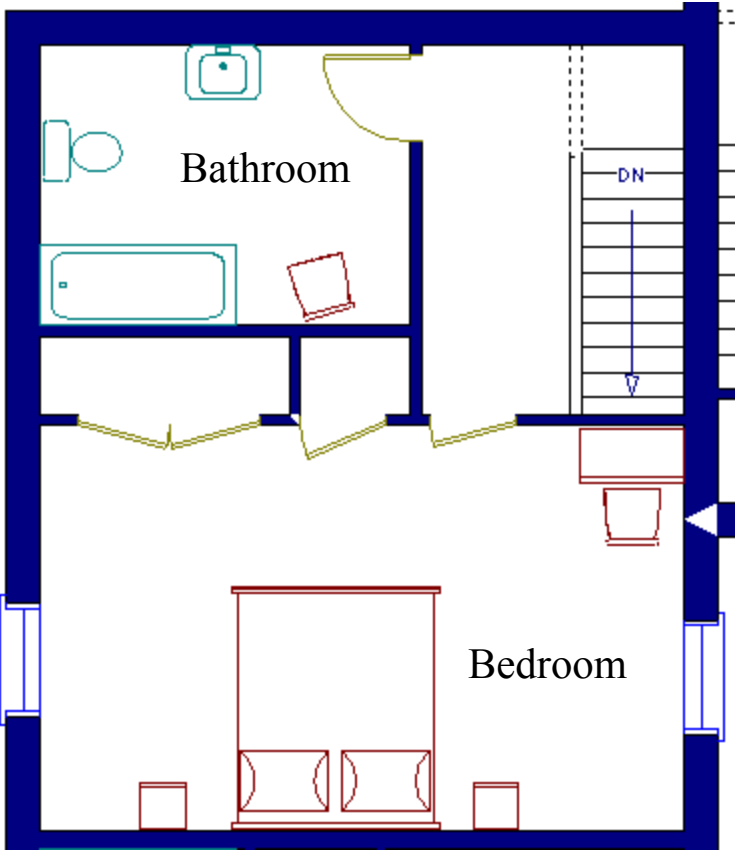

LIVING AREA
982 sq ft

No.4 Coach House - 3 bedrooms, 2 bathrooms

Ground floor layout

No.4 Coach House - 3 bedrooms, 2 bathrooms

First floor layout

No.5 Caerketton - 2 bedrooms, 1 bathroom

Ground floor layout

No.5 Caerketton - 2 bedrooms, 1 bathroom

First floor layout

No.6 Byerside - 2 bedrooms, 1 bathroom

Ground floor layout

No.6 Byerside - 2 bedrooms, 1 bathroom

First floor layout

No.7 Stotfold - 1 bedroom, 1 bathroom

Ground floor layout

No.7 Stotfold - 1 bedroom, 1 bathroom

First floor layout

No.8 Todhole - 2 bedrooms, 2 bathrooms

Ground floor layout

No.8 Todhole - 2 bedrooms, 2 bathrooms

First floor layout

No.9 Shearie-Knowe - 2 bedrooms, 2 bathrooms

Ground floor layout

No.9 Shearie-Knowe - 2 bedrooms, 2 bathrooms

First floor layout