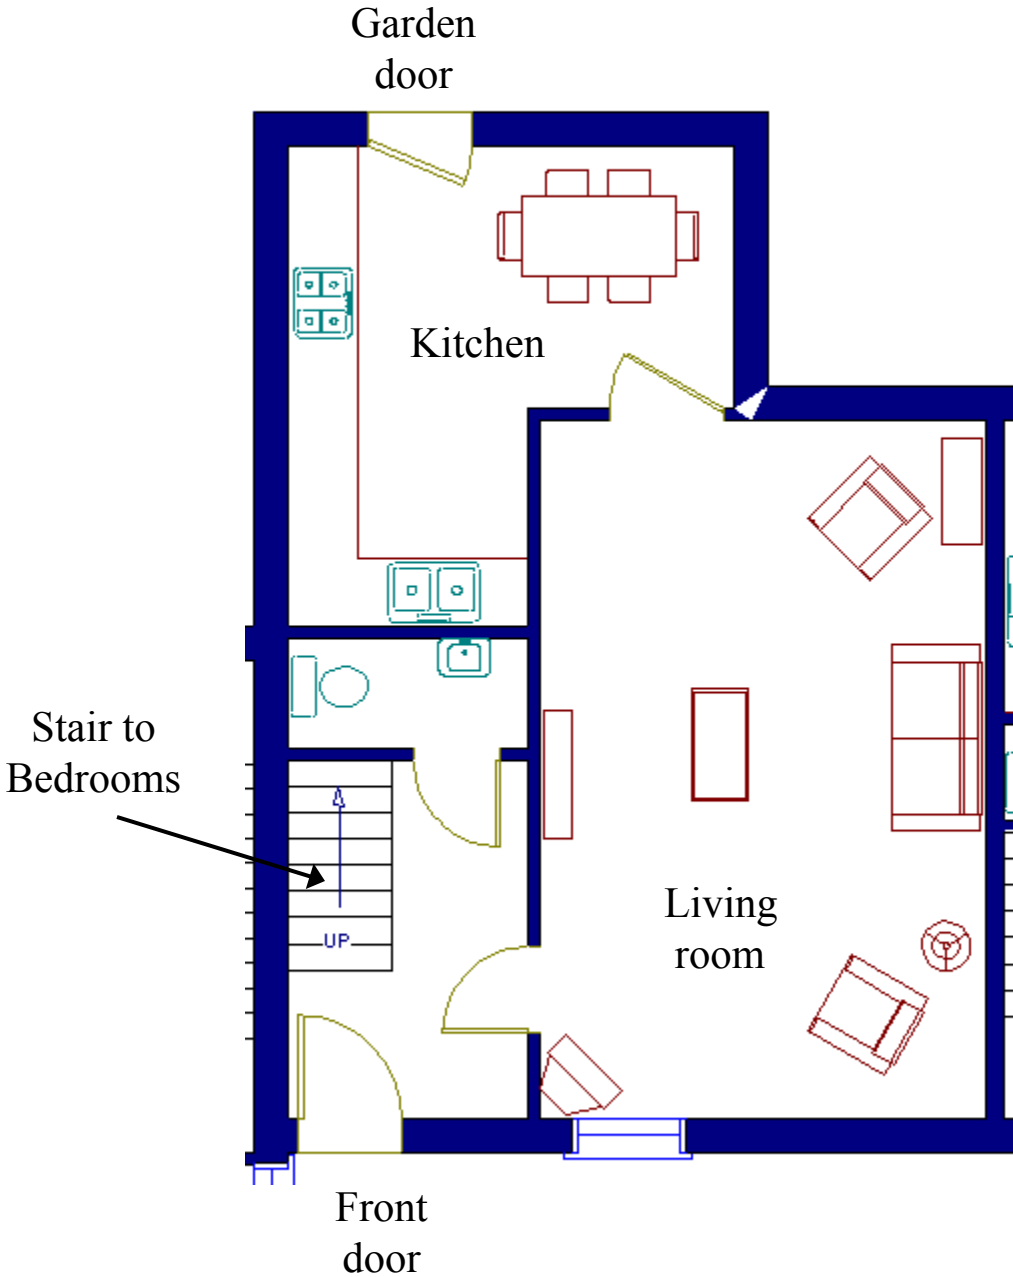

LIVING AREA
982 sq ft

No.4 Coach House - 3 bedrooms, 2 bathrooms

Ground floor layout

No.4 Coach House - 3 bedrooms, 2 bathrooms

First floor layout

No.5 Caerketton - 2 bedrooms, 1 bathroom

Ground floor layout

No.5 Caerketton - 2 bedrooms, 1 bathroom

First floor layout

No.6 Byerside - 2 bedrooms, 1 bathroom

Ground floor layout

No.6 Byerside - 2 bedrooms, 1 bathroom

First floor layout

No.7 Stotfold - 1 bedroom, 1 bathroom

Ground floor layout

No.7 Stotfold - 1 bedroom, 1 bathroom

First floor layout

No.8 Todhole - 2 bedrooms, 2 bathrooms

Ground floor layout

No.8 Todhole - 2 bedrooms, 2 bathrooms

First floor layout

No.9 Shearie-Knowe - 2 bedrooms, 2 bathrooms

Ground floor layout

No.9 Shearie-Knowe - 2 bedrooms, 2 bathrooms

First floor layout