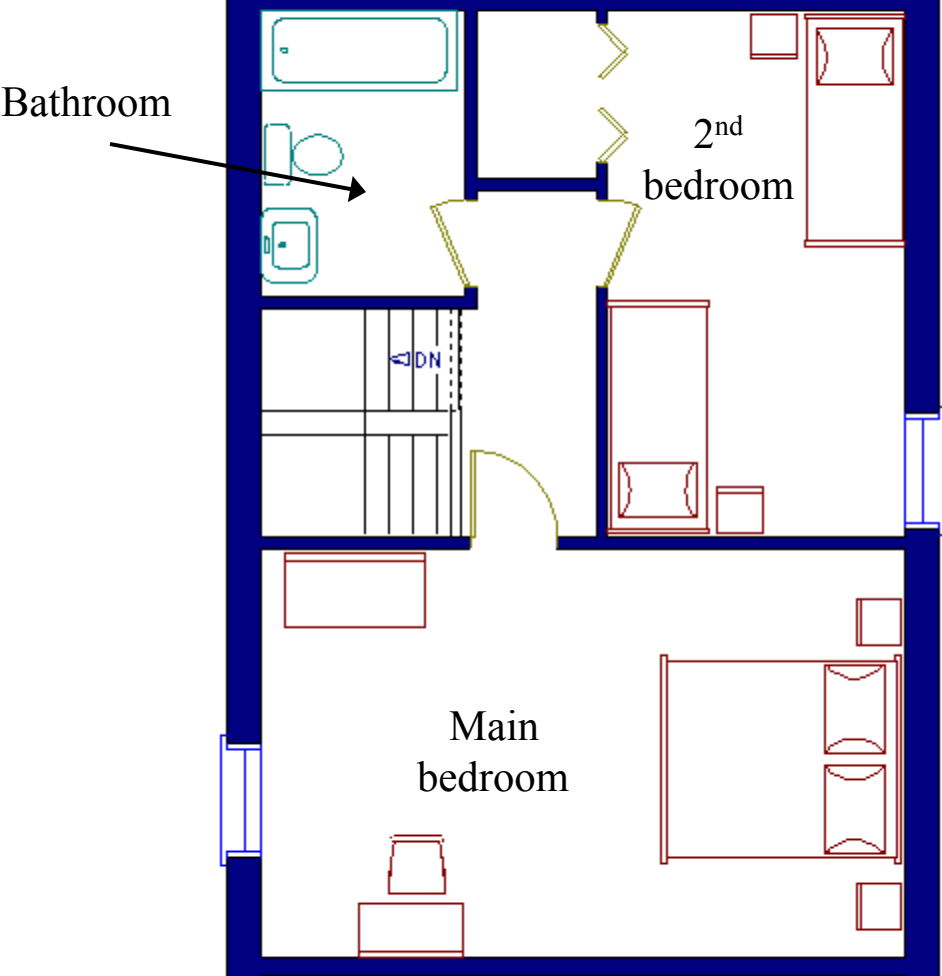

LIVING AREA
982 sq ft

No.4 Coach House - 3 bedrooms, 2 bathrooms

Ground floor layout

No.4 Coach House - 3 bedrooms, 2 bathrooms

First floor layout

No.5 Caerketton - 2 bedrooms, 1 bathroom

Ground floor layout

No.5 Caerketton - 2 bedrooms, 1 bathroom

First floor layout

No.6 Byerside - 2 bedrooms, 1 bathroom

Ground floor layout

No.6 Byerside - 2 bedrooms, 1 bathroom

First floor layout

No.7 Stotfold - 1 bedroom, 1 bathroom

Ground floor layout

No.7 Stotfold - 1 bedroom, 1 bathroom

First floor layout

No.8 Todhole - 2 bedrooms, 2 bathrooms

Ground floor layout

No.8 Todhole - 2 bedrooms, 2 bathrooms

First floor layout

No.9 Shearie-Knowe - 2 bedrooms, 2 bathrooms

Ground floor layout

No.9 Shearie-Knowe - 2 bedrooms, 2 bathrooms

First floor layout