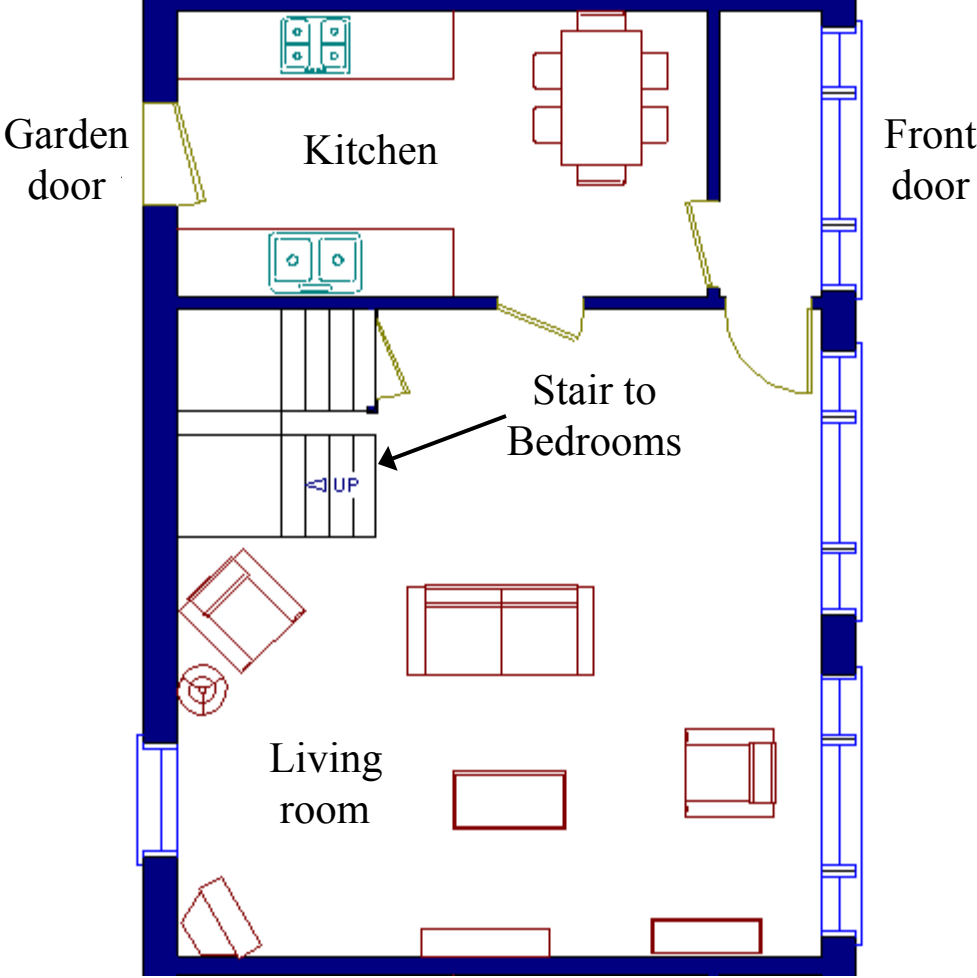

LIVING AREA
982 sq ft

No.4 Coach House - 3 bedrooms, 2 bathrooms

Ground floor layout

No.4 Coach House - 3 bedrooms, 2 bathrooms

First floor layout

No.5 Caerketton - 2 bedrooms, 1 bathroom

Ground floor layout

No.5 Caerketton - 2 bedrooms, 1 bathroom

First floor layout

No.6 Byerside - 2 bedrooms, 1 bathroom

Ground floor layout

No.6 Byerside - 2 bedrooms, 1 bathroom

First floor layout

No.7 Stotfold - 1 bedroom, 1 bathroom

Ground floor layout

No.7 Stotfold - 1 bedroom, 1 bathroom

First floor layout

No.8 Todhole - 2 bedrooms, 2 bathrooms

Ground floor layout

No.8 Todhole - 2 bedrooms, 2 bathrooms

First floor layout

No.9 Shearie-Knowe - 2 bedrooms, 2 bathrooms

Ground floor layout

No.9 Shearie-Knowe - 2 bedrooms, 2 bathrooms

First floor layout