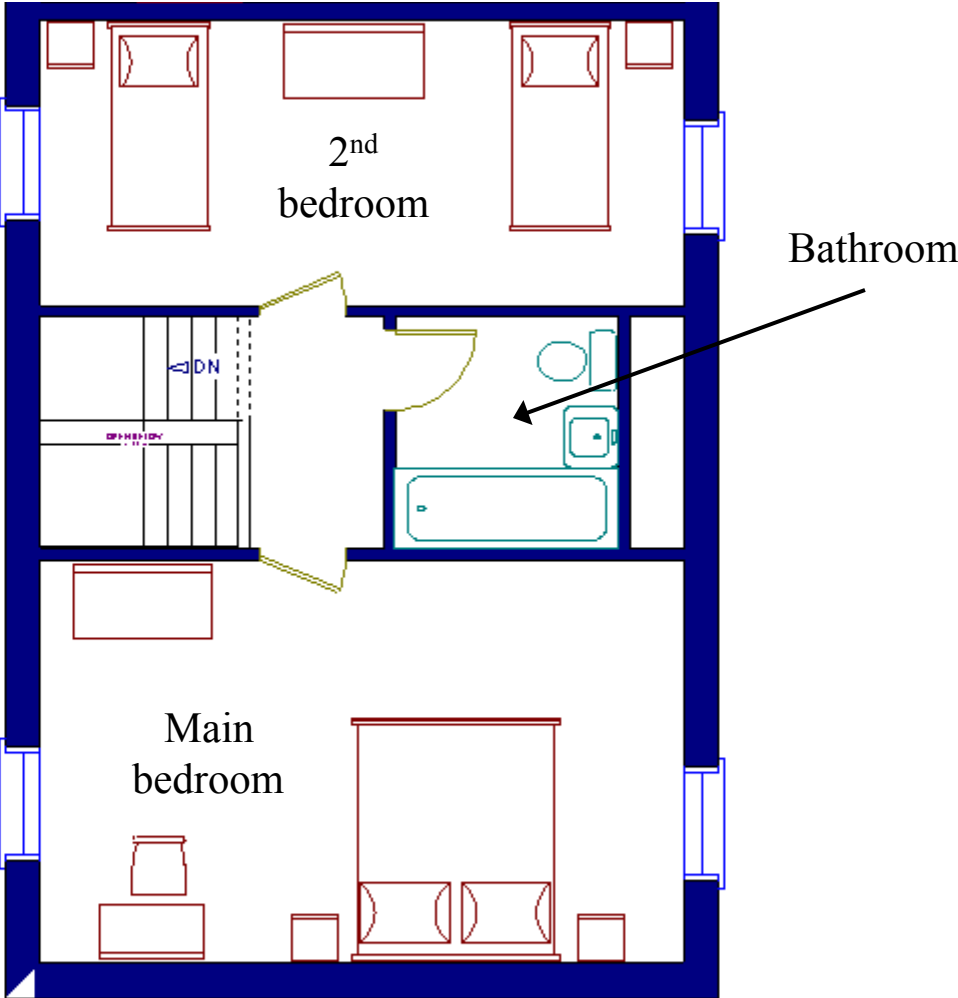

LIVING AREA
982 sq ft

No.4 Coach House - 3 bedrooms, 2 bathrooms

Ground floor layout

No.4 Coach House - 3 bedrooms, 2 bathrooms

First floor layout

No.5 Caerketton - 2 bedrooms, 1 bathroom

Ground floor layout

No.5 Caerketton - 2 bedrooms, 1 bathroom

First floor layout

No.6 Byerside - 2 bedrooms, 1 bathroom

Ground floor layout

No.6 Byerside - 2 bedrooms, 1 bathroom

First floor layout

No.7 Stotfold - 1 bedroom, 1 bathroom

Ground floor layout

No.7 Stotfold - 1 bedroom, 1 bathroom

First floor layout

No.8 Todhole - 2 bedrooms, 2 bathrooms

Ground floor layout

No.8 Todhole - 2 bedrooms, 2 bathrooms

First floor layout

No.9 Shearie-Knowe - 2 bedrooms, 2 bathrooms

Ground floor layout

No.9 Shearie-Knowe - 2 bedrooms, 2 bathrooms

First floor layout