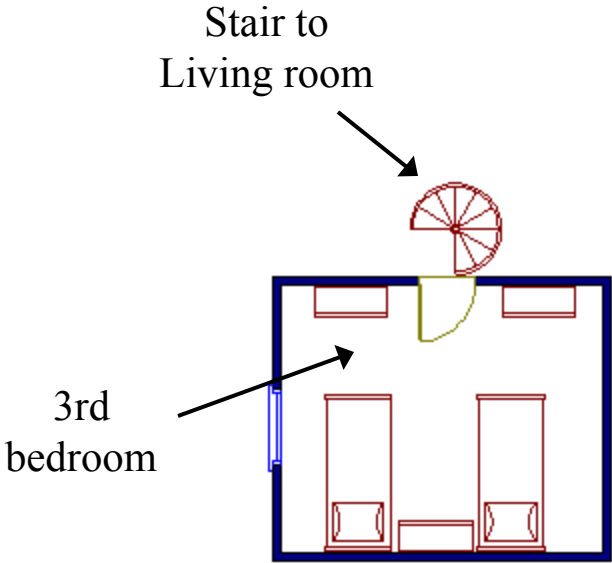

LIVING AREA
982 sq ft

No.4 Coach House - 3 bedrooms, 2 bathrooms

Ground floor layout

No.4 Coach House - 3 bedrooms, 2 bathrooms

First floor layout

No.5 Caerketton - 2 bedrooms, 1 bathroom

Ground floor layout

No.5 Caerketton - 2 bedrooms, 1 bathroom

First floor layout

No.6 Byerside - 2 bedrooms, 1 bathroom

Ground floor layout

No.6 Byerside - 2 bedrooms, 1 bathroom

First floor layout

No.7 Stotfold - 1 bedroom, 1 bathroom

Ground floor layout

No.7 Stotfold - 1 bedroom, 1 bathroom

First floor layout

No.8 Todhole - 2 bedrooms, 2 bathrooms

Ground floor layout

No.8 Todhole - 2 bedrooms, 2 bathrooms

First floor layout

No.9 Shearie-Knowe - 2 bedrooms, 2 bathrooms

Ground floor layout

No.9 Shearie-Knowe - 2 bedrooms, 2 bathrooms

First floor layout