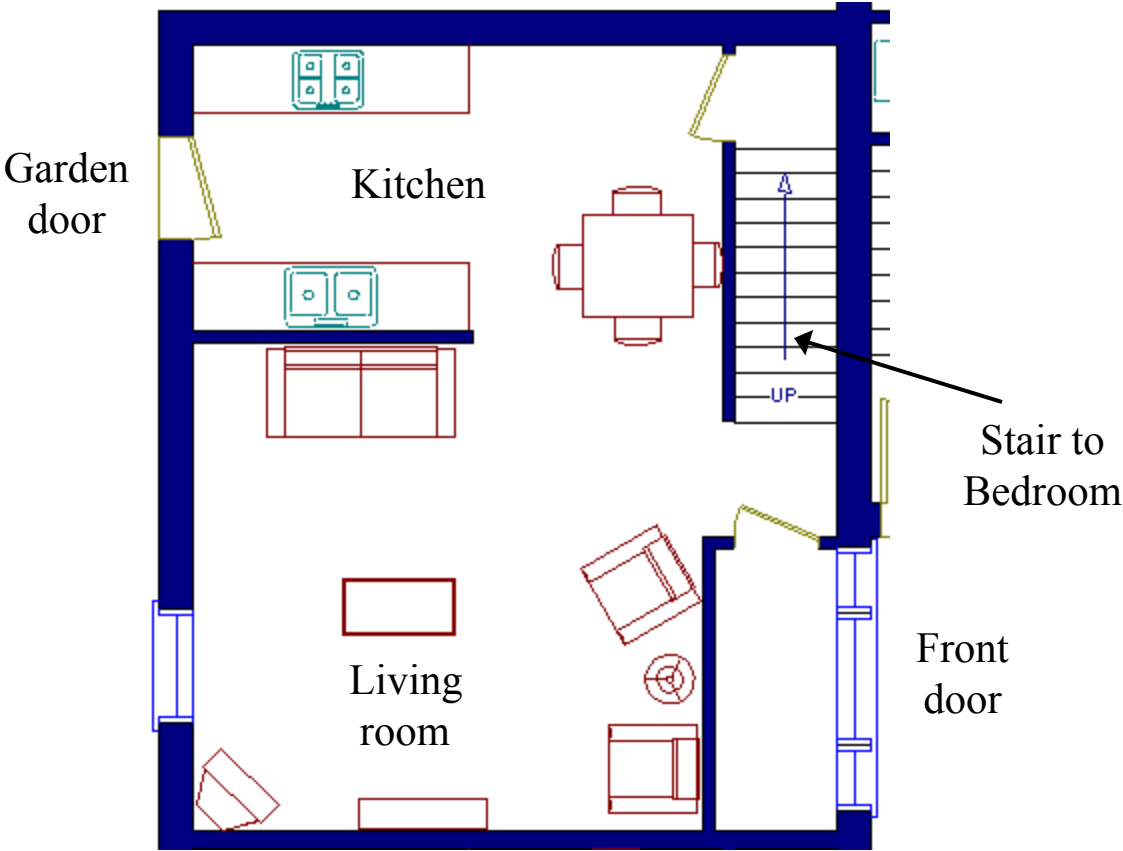

LIVING AREA
982 sq ft

No.4 Coach House - 3 bedrooms, 2 bathrooms

Ground floor layout

No.4 Coach House - 3 bedrooms, 2 bathrooms

First floor layout

No.5 Caerketton - 2 bedrooms, 1 bathroom

Ground floor layout

No.5 Caerketton - 2 bedrooms, 1 bathroom

First floor layout

No.6 Byerside - 2 bedrooms, 1 bathroom

Ground floor layout

No.6 Byerside - 2 bedrooms, 1 bathroom

First floor layout

No.7 Stotfold - 1 bedroom, 1 bathroom

Ground floor layout

No.7 Stotfold - 1 bedroom, 1 bathroom

First floor layout

No.8 Todhole - 2 bedrooms, 2 bathrooms

Ground floor layout

No.8 Todhole - 2 bedrooms, 2 bathrooms

First floor layout

No.9 Shearie-Knowe - 2 bedrooms, 2 bathrooms

Ground floor layout

No.9 Shearie-Knowe - 2 bedrooms, 2 bathrooms

First floor layout