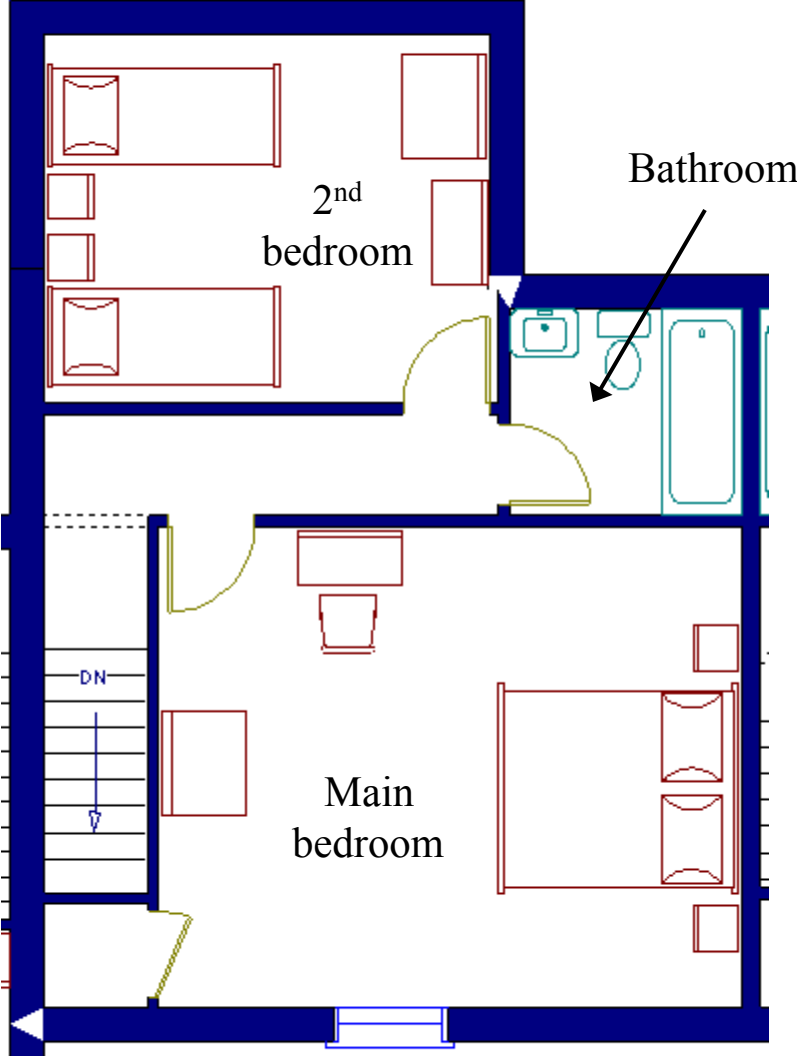

LIVING AREA
982 sq ft

No.4 Coach House - 3 bedrooms, 2 bathrooms

Ground floor layout

No.4 Coach House - 3 bedrooms, 2 bathrooms

First floor layout

No.5 Caerketton - 2 bedrooms, 1 bathroom

Ground floor layout

No.5 Caerketton - 2 bedrooms, 1 bathroom

First floor layout

No.6 Byerside - 2 bedrooms, 1 bathroom

Ground floor layout

No.6 Byerside - 2 bedrooms, 1 bathroom

First floor layout

No.7 Stotfold - 1 bedroom, 1 bathroom

Ground floor layout

No.7 Stotfold - 1 bedroom, 1 bathroom

First floor layout

No.8 Todhole - 2 bedrooms, 2 bathrooms

Ground floor layout

No.8 Todhole - 2 bedrooms, 2 bathrooms

First floor layout

No.9 Shearie-Knowe - 2 bedrooms, 2 bathrooms

Ground floor layout

No.9 Shearie-Knowe - 2 bedrooms, 2 bathrooms

First floor layout