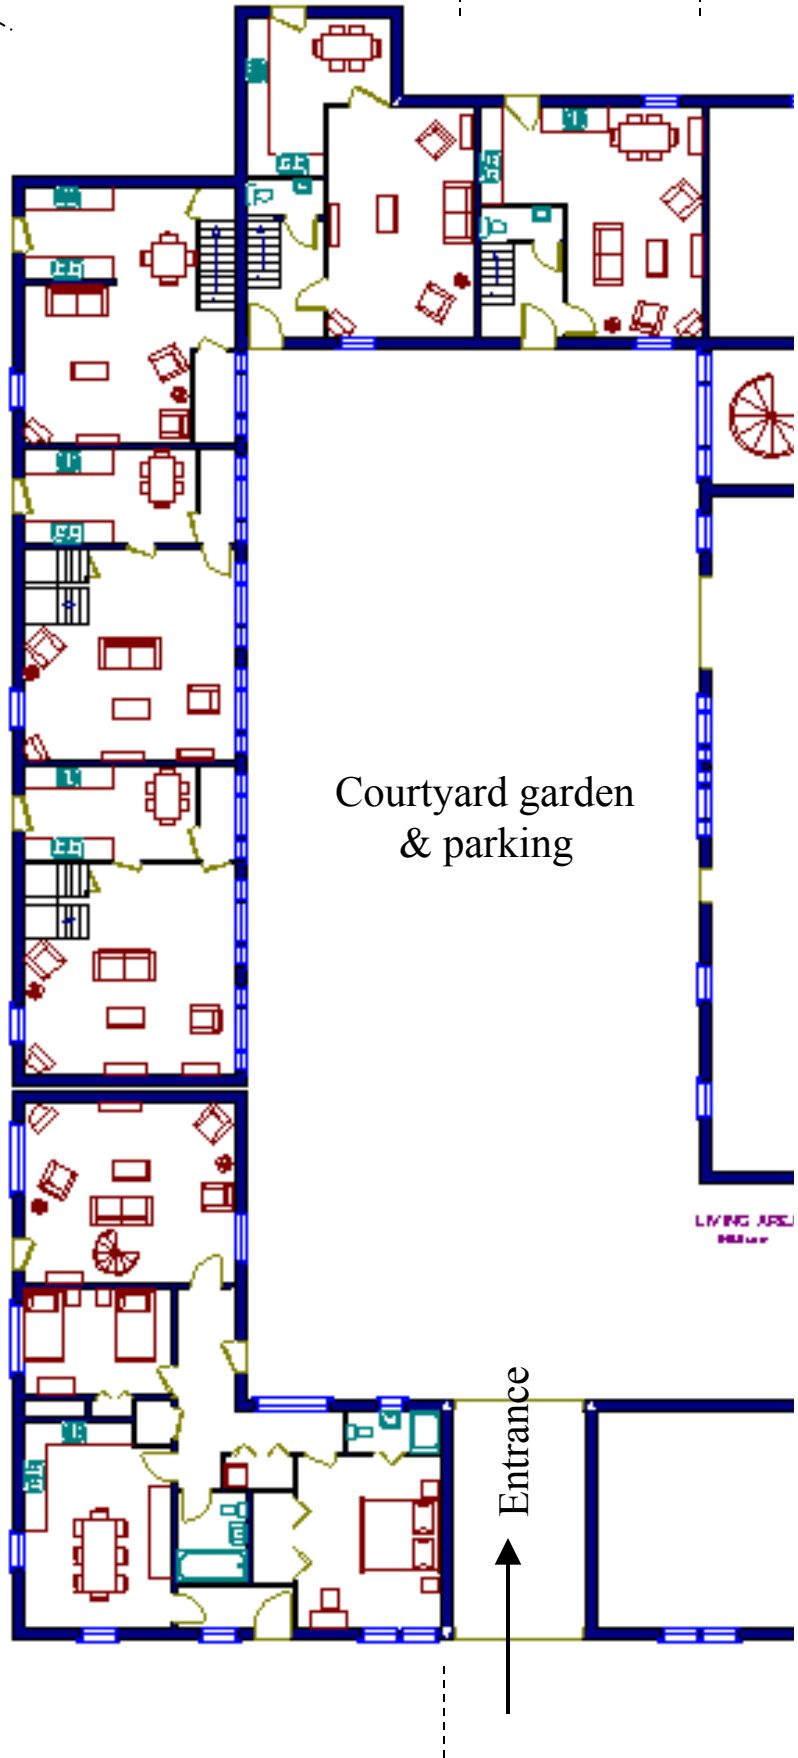

LIVING AREA
982 sq ft

No.4 Coach House - 3 bedrooms, 2 bathrooms

Ground floor layout

No.4 Coach House - 3 bedrooms, 2 bathrooms

First floor layout

No.5 Caerketton - 2 bedrooms, 1 bathroom

Ground floor layout

No.5 Caerketton - 2 bedrooms, 1 bathroom

First floor layout

No.6 Byerside - 2 bedrooms, 1 bathroom

Ground floor layout

No.6 Byerside - 2 bedrooms, 1 bathroom

First floor layout

No.7 Stotfold - 1 bedroom, 1 bathroom

Ground floor layout

No.7 Stotfold - 1 bedroom, 1 bathroom

First floor layout

No.8 Todhole - 2 bedrooms, 2 bathrooms

Ground floor layout

No.8 Todhole - 2 bedrooms, 2 bathrooms

First floor layout

No.9 Shearie-Knowe - 2 bedrooms, 2 bathrooms

Ground floor layout

No.9 Shearie-Knowe - 2 bedrooms, 2 bathrooms

First floor layout