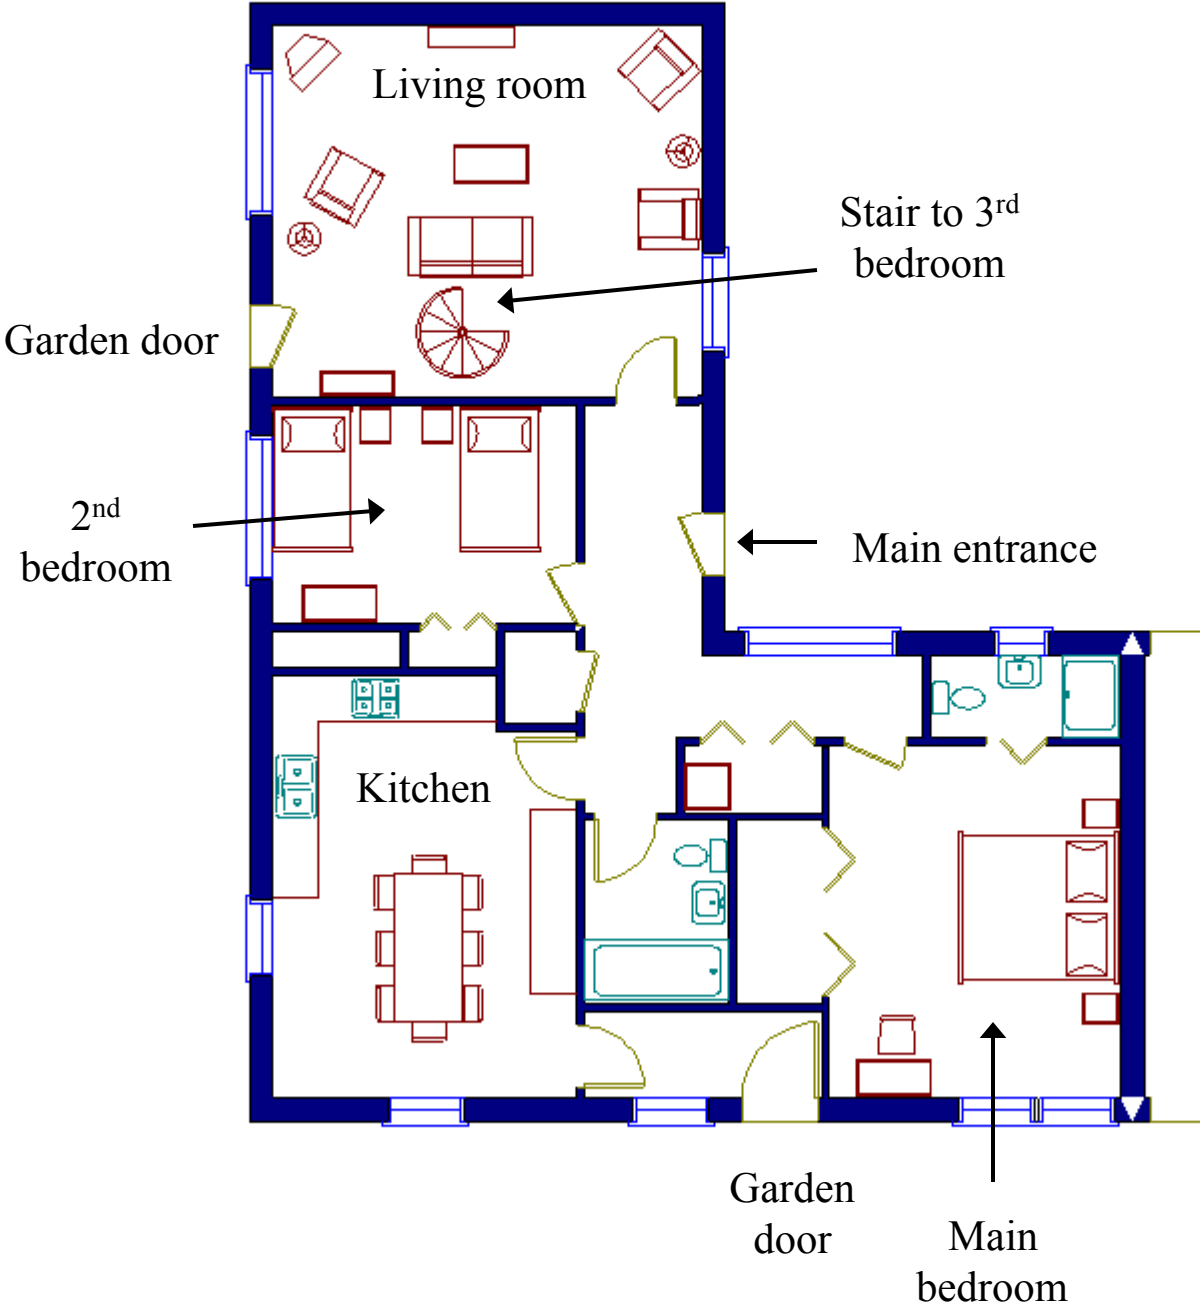

LIVING AREA
982 sq ft

No.4 Coach House - 3 bedrooms, 2 bathrooms

Ground floor layout

No.4 Coach House - 3 bedrooms, 2 bathrooms

First floor layout

No.5 Caerketton - 2 bedrooms, 1 bathroom

Ground floor layout

No.5 Caerketton - 2 bedrooms, 1 bathroom

First floor layout

No.6 Byerside - 2 bedrooms, 1 bathroom

Ground floor layout

No.6 Byerside - 2 bedrooms, 1 bathroom

First floor layout

No.7 Stotfold - 1 bedroom, 1 bathroom

Ground floor layout

No.7 Stotfold - 1 bedroom, 1 bathroom

First floor layout

No.8 Todhole - 2 bedrooms, 2 bathrooms

Ground floor layout

No.8 Todhole - 2 bedrooms, 2 bathrooms

First floor layout

No.9 Shearie-Knowe - 2 bedrooms, 2 bathrooms

Ground floor layout

No.9 Shearie-Knowe - 2 bedrooms, 2 bathrooms

First floor layout