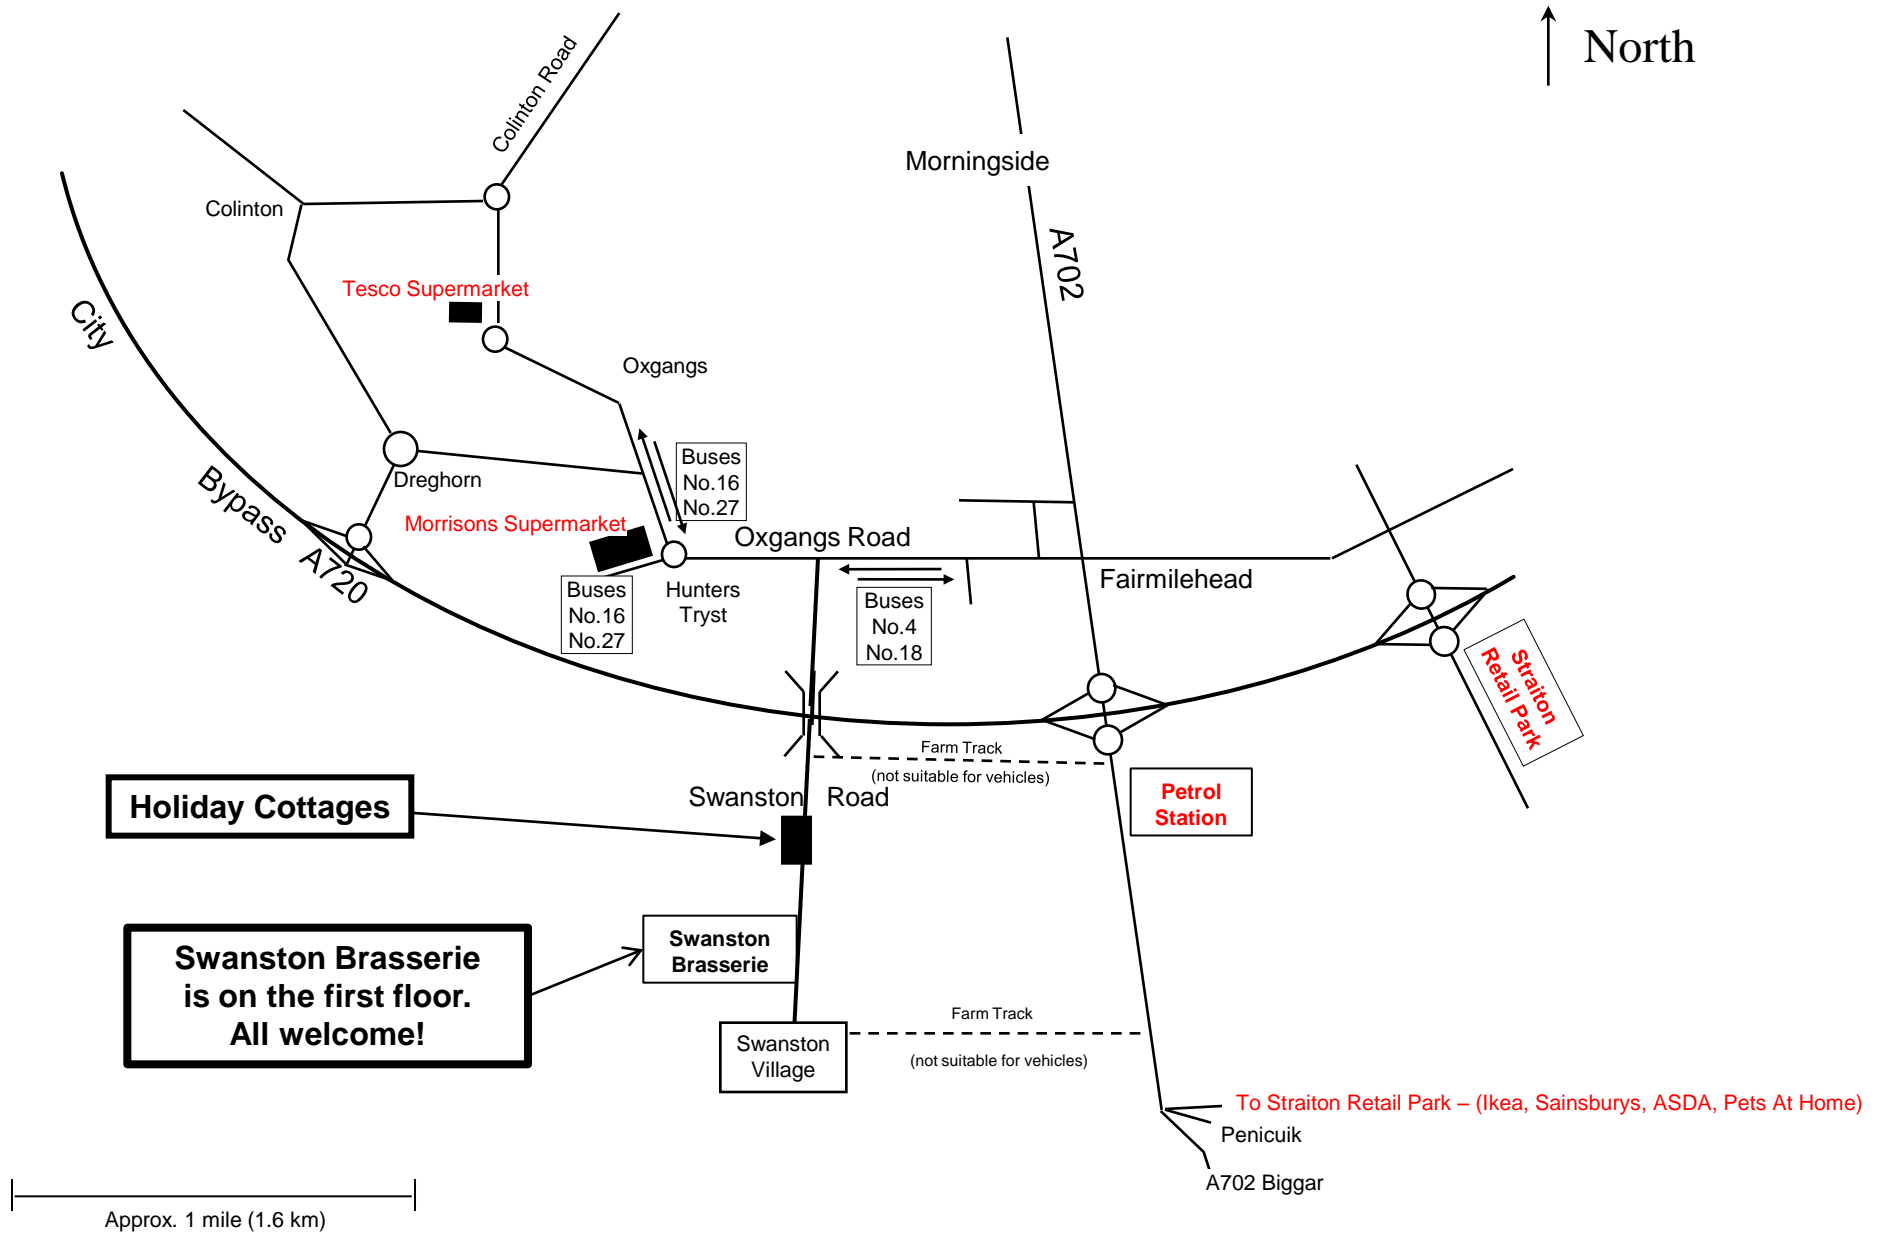

# Local Amenities and Bus Service to/from Swanston

**Holiday Cottages**

**Swanston Brasserie is on the first floor. All welcome!**

**Swanston Brasserie**

**Swanston Village**

**Petrol Station**

**Straiton Retail Park**

To Straiton Retail Park – (Ikea, Sainsburys, ASDA, Pets At Home)

Penicuik

A702 Biggar

Approx. 1 mile (1.6 km)